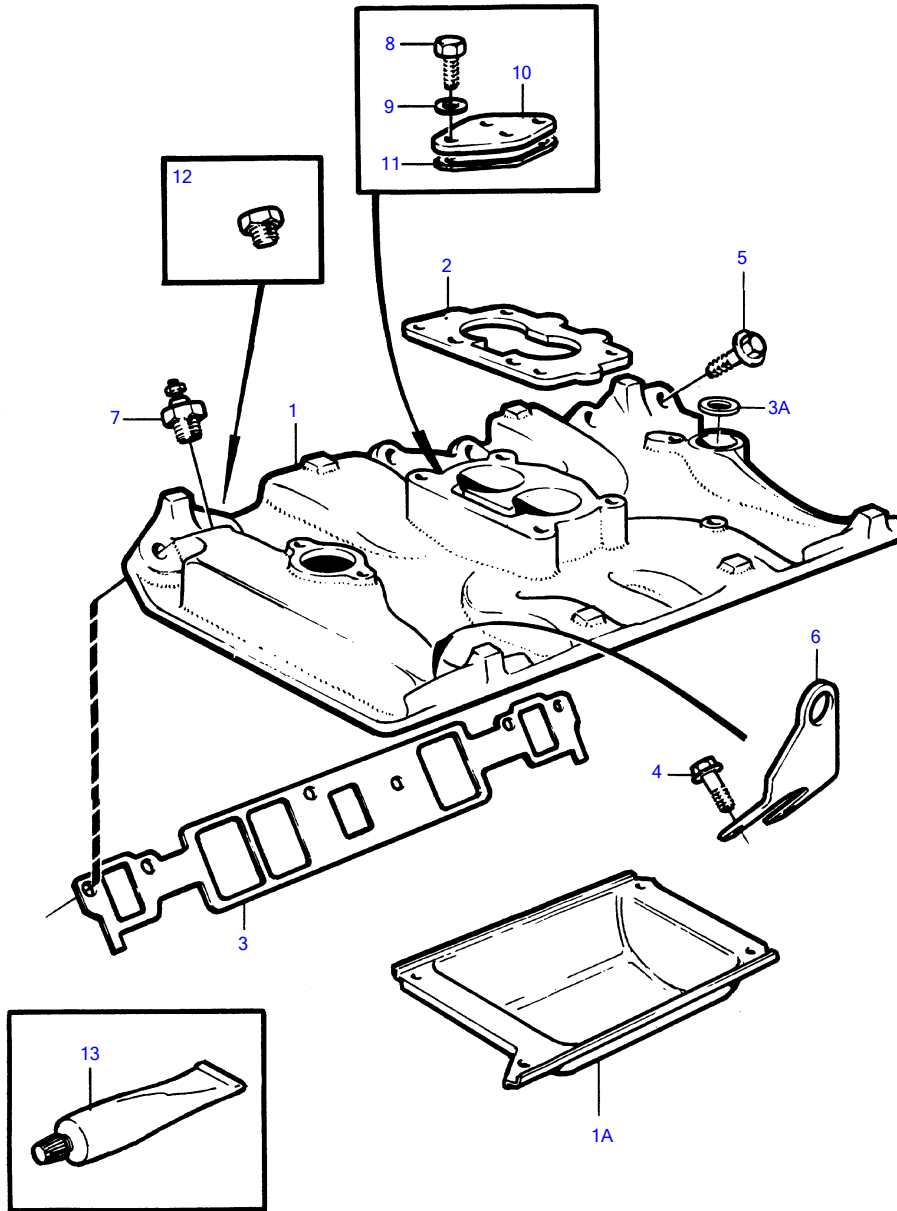

432A, 434A

11486

432A, 434A

REF	PART NO.	QTY	DESCRIPTION	NOTES
1	857579	1	Inlet pipe	
1A	(841752)	1	• Protecting plate	Obsolete part
2	(841031)	1	Gasket	See group 2C, Obsolete part
3	857177	1	Gasket	
3A		1	• gasket	
4	855597	4	Screw	
5	855824	8	Screw	
6		2	lift eye	
7		1	temperature sender	See group 3
8	940135	2	Hexagon screw	
9	941907	2	Spring washer	
10	(841754)	1	Cover	Obsolete part
11	841755	1	Gasket	
12	952075	1	Plug	
13	841261	X	Sealant	See group 9